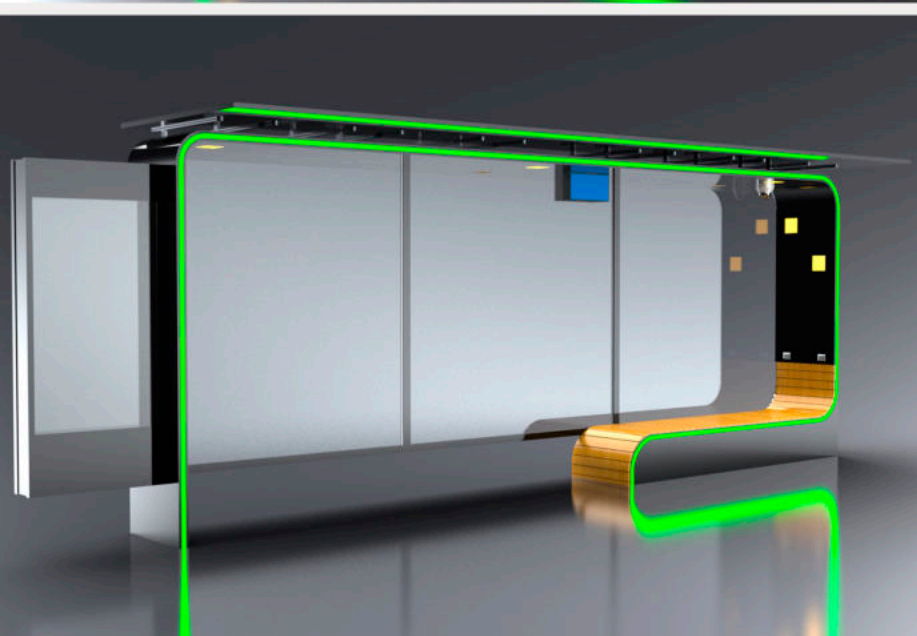

Model: WYB1802-R

Smart Solar Bus Shelter
Bench is made of Corten steel ,
Stainless steel #201/Option #304
WPC WOOD
Tempered Glass 6mm/8mm
Thickness of 4 mm.

DESCRIPTION: Bus Shelter is made of Corten steel
Stainless steel #201/Option #304 + WPC WOOD
Solar Panel 720W + Tempered Glass
Wireless Charger Qi Standard
Touch Panel 27"
Led Screen P6 320*160mm
Digital Panel 55"
Smart CCTV Video Camera
Smart sensors to give air quality and environmental
data in real time
WI-FI Router 4G

FINISHES:

Plexus box- IO55 2P USB 5V (2.1A)
Stainless steel / Inox #201 or #304
Thermo-lacquered in a choice of RAL

DIMENSIONS: L = 6050mm; I = 1300mm; H = 2470mm

WYB1802-R is a collection of Smart Solar Bus Shelter. Charge your phone while resting or chatting with friends. LED lighting, charging station, and connection to Wi-Fi. Cable-free and portable design, Perfect for, bus stops, train stations.

LED light box/LED screen and TV LED for advertising

Facility anchoring to the ground and steel casing - resistance to vandalism

Material: Stainless steel #201 + WPC WOOD

Dimensions: L-605cm, W-130cm, H-247cm