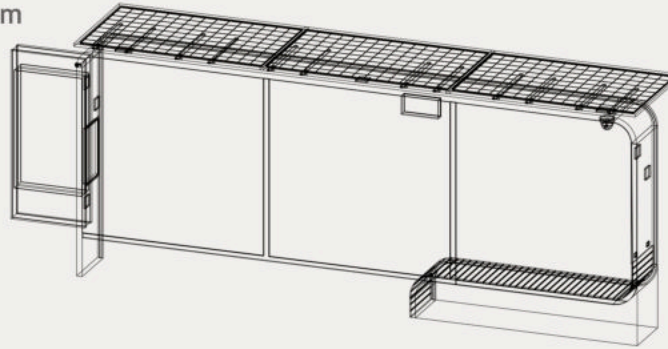

Material: Stainless steel #201 + WPC WOOD

Dimensions: L-605cm, W-130cm, H-247cm

Solar panel: 720W

Battery: 12V/200AH

LED Strip RGB

Led Spot Light

USB Charger Qi Standard

Smart CCTV Video Camera

WI-FI

Touch Panel

Led Screen Information

Digital Panel

Smart sensors to give air quality
and environmental data in real time

APP Adlis Smart (Option 3)

Adlis Smart Platform (Option 4)

600*130*247

Smart Sensor

USB Charger

Solar Panel 720W