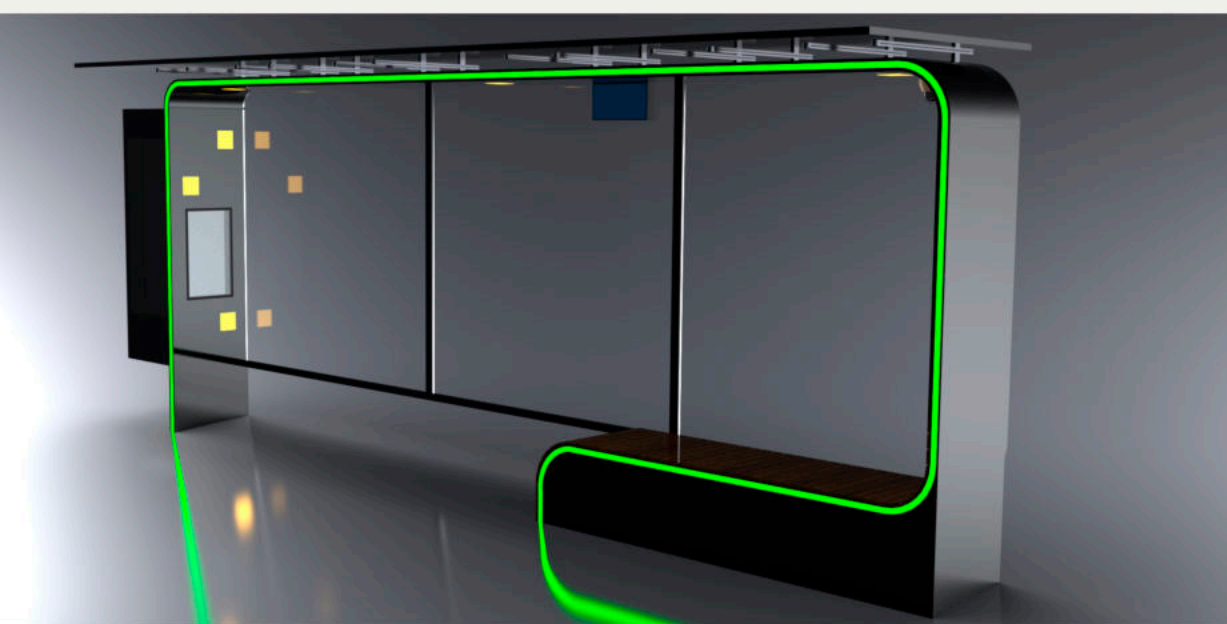

Model: WYB1802-R

Smart Solar Bus Shelter
Bench is made of Corten steel ,
Stainless steel #201/Option #304
WPC WOOD
Tempered Glass 6mm/8mm
Thickness of 4 mm.

DESCRIPTION: Bus Shelter is made of Corten steel
Stainless steel #201/Option #304 + WPC WOOD
Solar Panel 720W + Tempered Glass
Wireless Charger Qi Standard
Touch Panel 27"
Led Screen P6 320*160mm
Digital Panel 55"
Smart CCTV Video Camera
Smart sensors to give air quality and environmental
data in real time
WI-FI Router 4G

FINISHES:

Plexus box- IO55 2P USB 5V (2.1A)
Stainless steel / Inox #201 or #304
Thermo-lacquered in a choice of RAL

DIMENSIONS: L = 6050mm; I = 1300mm; H = 2470mm

WYB1802-R is a collection of Smart Solar Bus Shelter. Charge your phone while resting or chatting with friends. LED lighting, charging station, and connection to Wi-Fi. Cable-free and portable design, Perfect for, bus stops, train stations.

LED light box/LED screen and TV LED for advertising

Facility anchoring to the ground and steel casing - resistance to vandalism

Material: Stainless steel #201 + WPC WOOD

Dimensions: L-605cm, W-130cm, H-247cm

Solar panel: 720W

Battery: 12V/200AH

LED Strip RGB

Led Spot Light

USB Charger Qi Standard

Smart CCTV Video Camera

WI-FI

Touch Panel