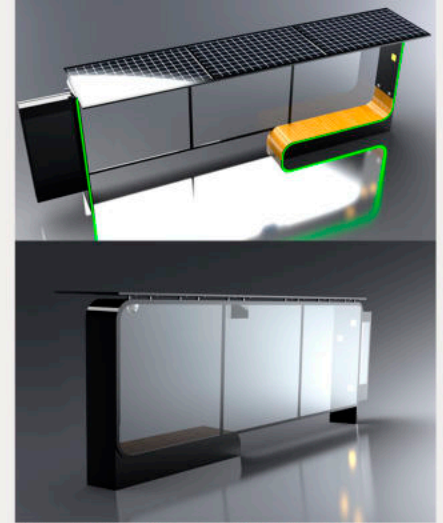

ADLIS/WEIYIN CORPORATION

Visit our website for product details, color charts
technical sheets, sales office locations, Download JPG
images, brochure PDF, Data Sheet, CSI specifications.

<http://www.adlissmart.com>

<http://www.adlis.co.il/>

<http://www.solarbenchchina.com/>

<http://www.adlis.co.il/SmartBench/>

<http://www.adlis.co.il/Marketing/>

WYB1802-R Design: Adlis Smart

WYB1802-R is manufactured in Israel and China

Location Photography: USA, Costa Rica, Greece, Italy

France,, Cyprus, Poland, China, Israel and much more

Specifications are subject to change without notice.

3D Design / Artwork for the 21st century

©2020 Adlis/Weiyin Corporation

Office: Sderot Moriah 104, Haifa - Israel

Factory: Asher 4 Kiryat Yam - Israel

2/F, Building E, Hengchangrong Industrial Park.

Pinghu Street, Longgang District, Shenzhen City,

Guangdong Province, China

DEVICES MENU
APP ADLIS
SMART