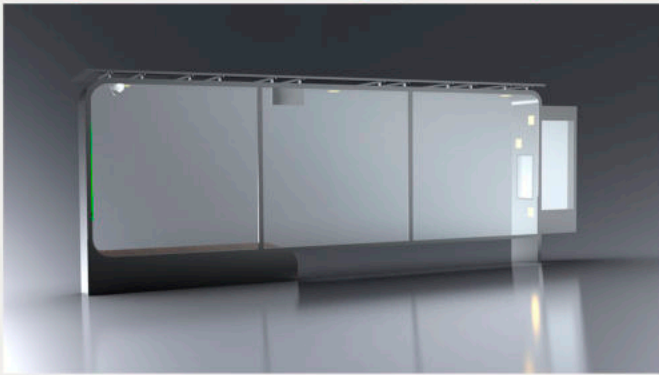

Model: WYB1802-R

Smart Solar Bus Shelter
Bench is made of Corten steel ,
Stainless steel #201/Option #304
WPC WOOD
Tempered Glass 6mm/8mm
Thickness of 4 mm.

DESCRIPTION: Bus Shelter is made of Corten steel
Stainless steel #201/Option #304 + WPC WOOD
Solar Panel 720W + Tempered Glass
Wireless Charger Qi Standard
Touch Panel 27"
Led Screen P6 320*160mm
Digital Panel 55"
Smart CCTV Video Camera
Smart sensors to give air quality and environmental
data in real time
WI-FI Router 4G

FINISHES:

Plexus box- IO55 2P USB 5V (2.1A)
Stainless steel / Inox #201 or #304
Thermo-lacquered in a choice of RAL

DIMENSIONS: L = 6050mm; I = 1300mm; H = 2470mm

WYB1802-R is a collection of Smart Solar Bus Shelter. Charge your phone while resting or chatting with friends. LED lighting, charging station, and connection to Wi-Fi. Cable-free and portable design, Perfect for, bus stops, train stations.

LED light box/LED screen and TV LED for advertising

Facility anchoring to the ground and steel casing - resistance to vandalism

Material: Stainless steel #201 + WPC WOOD

Dimensions: L-605cm, W-130cm, H-247cm