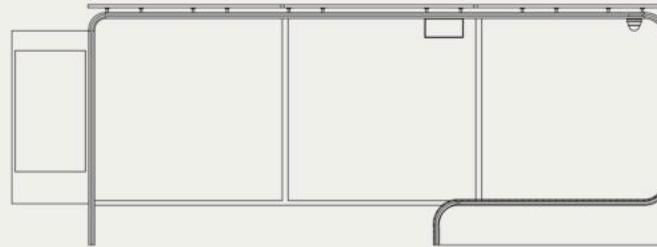

Material: Stainless steel #201 + WPC WOOD

Dimensions: L-605cm, W-130cm, H-247cm

Solar panel: 720W

Battery: 12V/200AH

LED Strip RGB

Led Spot Light

USB Charger Qi Standard

Smart CCTV Video Camera

WI-FI

Touch Panel

Led Screen Information

Digital Panel

Smart sensors to give air quality
and environmental data in real time

APP Adlis Smart (Option 3)

Adlis Smart Platform (Option 4)

600*130*247

Smart Sensor

USB Charger

Solar Panel 720W