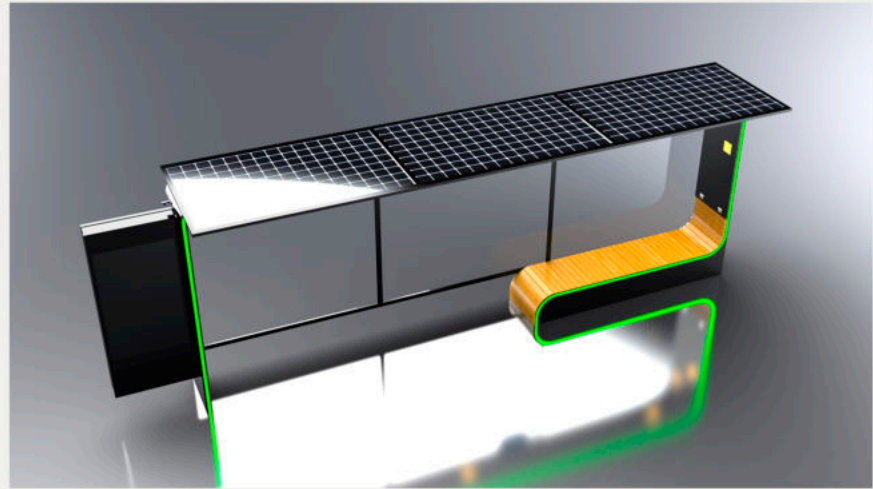

Model: WYB1802-R

Smart Solar Bus Shelter
Bench is made of Corten steel ,
Stainless steel #201/Option #304
WPC WOOD
Tempered Glass 6mm/8mm
Thickness of 4 mm.

DESCRIPTION: Bus Shelter is made of Corten steel
Stainless steel #201/Option #304 + WPC WOOD
Solar Panel 720W + Tempered Glass
Wireless Charger Qi Standard
Touch Panel 27"
Led Screen P6 320*160mm
Digital Panel 55"
Smart CCTV Video Camera
Smart sensors to give air quality and environmental
data in real time
WI-FI Router 4G

FINISHES:

Plexus box- IO55 2P USB 5V (2.1A)
Stainless steel / Inox #201 or #304
Thermo-lacquered in a choice of RAL

DIMENSIONS: L = 6050mm; I = 1300mm; H = 2470mm

WYB1802-R is a collection of Smart Solar Bus Shelter. Charge your phone while resting or chatting with friends. LED lighting, charging station, and connection to Wi-Fi. Cable-free and portable design, Perfect for, bus stops, train stations.

LED light box/LED screen and TV LED for advertising

Facility anchoring to the ground and steel casing - resistance to vandalism

Material: Stainless steel #201 + WPC WOOD

Dimensions: L-605cm, W-130cm, H-247cm

Solar panel: 720W

Battery: 12V/200AH

LED Strip RGB

Led Spot Light

USB Charger Qi Standard

Smart CCTV Video Camera

WI-FI

Touch Panel