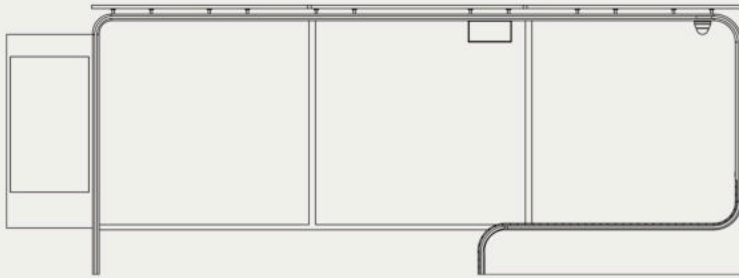

Model: WYB1802-R

Smart Solar Bus Shelter
Bench is made of Corten steel ,
Stainless steel #201/Option #304
WPC WOOD
Tempered Glass 6mm/8mm
Thickness of 4 mm.

DESCRIPTION: Bus Shelter is made of Corten steel
Stainless steel #201/Option #304 + WPC WOOD
Solar Panel 720W + Tempered Glass
Wireless Charger Qi Standard
Touch Panel 27"
Led Screen P6 320*160mm
Digital Panel 55"
Smart CCTV Video Camera
Smart sensors to give air quality and environmental
data in real time
WI-FI Router 4G

FINISHES:

Plexus box- IO55 2P USB 5V (2.1A)
Stainless steel / Inox #201 or #304
Thermo-lacquered in a choice of RAL

DIMENSIONS: L = 6050mm; I = 1300mm; H = 2470mm

WYB1802-R is a collection of Smart Solar Bus Shelter. Charge your phone while resting or chatting with friends. LED lighting, charging station, and connection to Wi-Fi. Cable-free and portable design, Perfect for, bus stops, train stations.

LED light box/LED screen and TV LED for advertising

Facility anchoring to the ground and steel casing - resistance to vandalism

Material: Stainless steel #201 + WPC WOOD

Dimensions: L-605cm, W-130cm, H-247cm