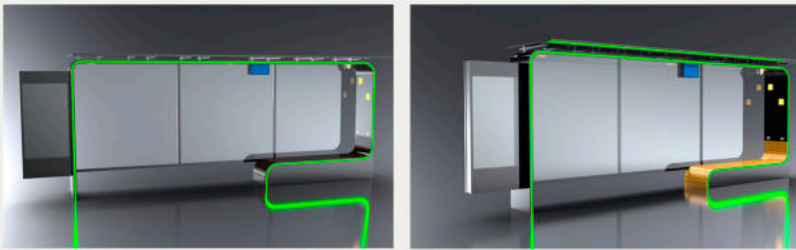

Model: WYB1802-R

Smart Solar Bus Shelter
Bench is made of Corten steel ,
Stainless steel #201/Option #304
WPC WOOD
Tempered Glass 6mm/8mm
Thickness of 4 mm.

DESCRIPTION: Bus Shelter is made of Corten steel
Stainless steel #201/Option #304 + WPC WOOD
Solar Panel 720W + Tempered Glass
Wireless Charger Qi Standard
Touch Panel 27"
Led Screen P6 320*160mm
Digital Panel 55"
Smart CCTV Video Camera
Smart sensors to give air quality and environmental
data in real time
WI-FI Router 4G

FINISHES:

Plexus box- IO55 2P USB 5V (2.1A)
Stainless steel / Inox #201 or #304
Thermo-lacquered in a choice of RAL

DIMENSIONS: L = 6050mm; I = 1300mm; H = 2470mm

WYB1802-R is a collection of Smart Solar Bus Shelter. Charge your phone while resting or chatting with friends. LED lighting, charging station, and connection to Wi-Fi. Cable-free and portable design, Perfect for, bus stops, train stations.

LED light box/LED screen and TV LED for advertising

Facility anchoring to the ground and steel casing - resistance to vandalism

Material: Stainless steel #201 + WPC WOOD

Dimensions: L-605cm, W-130cm, H-247cm