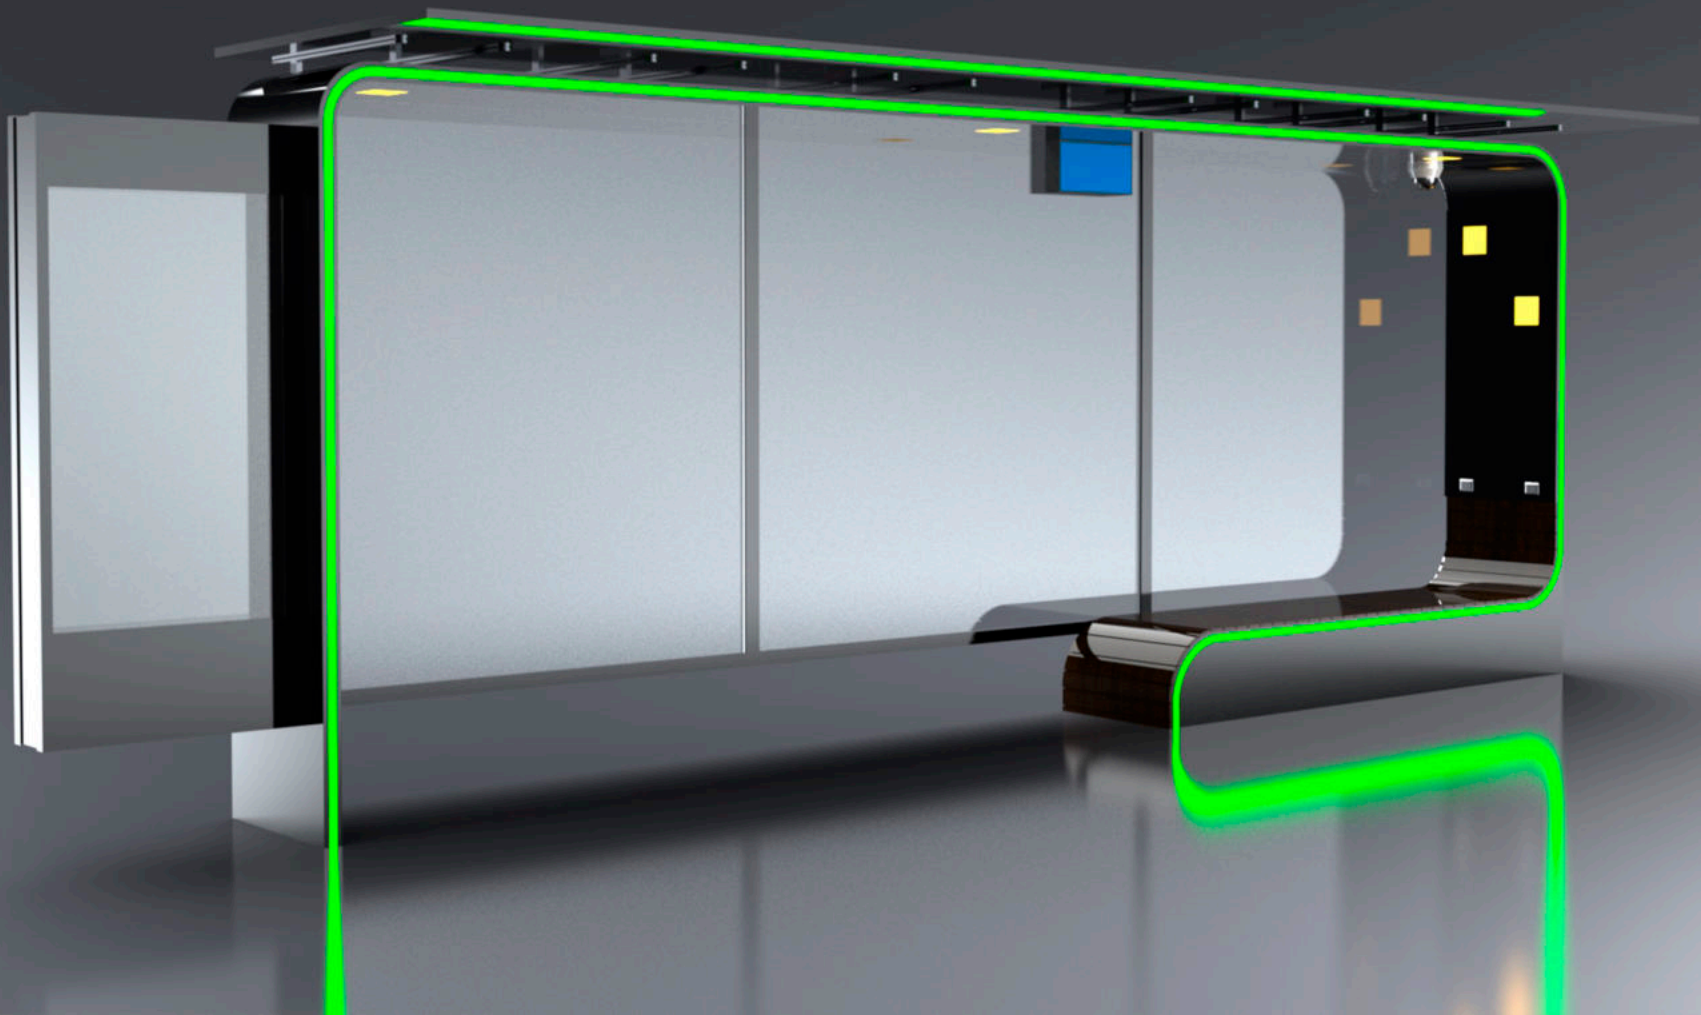

Model: WYB1802-R

Smart Solar Bus Shelter
Bench is made of Corten steel ,
Stainless steel #201/Option #304
WPC WOOD
Tempered Glass 6mm/8mm
Thickness of 4 mm.

DESCRIPTION: Bus Shelter is made of Corten steel
Stainless steel #201/Option #304 + WPC WOOD
Solar Panel 720W + Tempered Glass
Wireless Charger Qi Standard
Touch Panel 27"
Led Screen P6 320*160mm
Digital Panel 55"
Smart CCTV Video Camera
Smart sensors to give air quality and environmental
data in real time
WI-FI Router 4G

FINISHES:

Plexus box- IO55 2P USB 5V (2.1A)
Stainless steel / Inox #201 or #304
Thermo-lacquered in a choice of RAL

DIMENSIONS: L = 6050mm; I = 1300mm; H = 2470mm

WYB1802-R is a collection of Smart Solar Bus Shelter. Charge your phone while resting or chatting with friends. LED lighting, charging station, and connection to Wi-Fi. Cable-free and portable design, Perfect for, bus stops, train stations.

LED light box/LED screen and TV LED for advertising

Facility anchoring to the ground and steel casing - resistance to vandalism

Material: Stainless steel #201 + WPC WOOD

Dimensions: L-605cm, W-130cm, H-247cm

Solar panel: 720W

Battery: 12V/200AH

LED Strip RGB

Led Spot Light

USB Charger Qi Standard

Smart CCTV Video Camera

WI-FI

Touch Panel