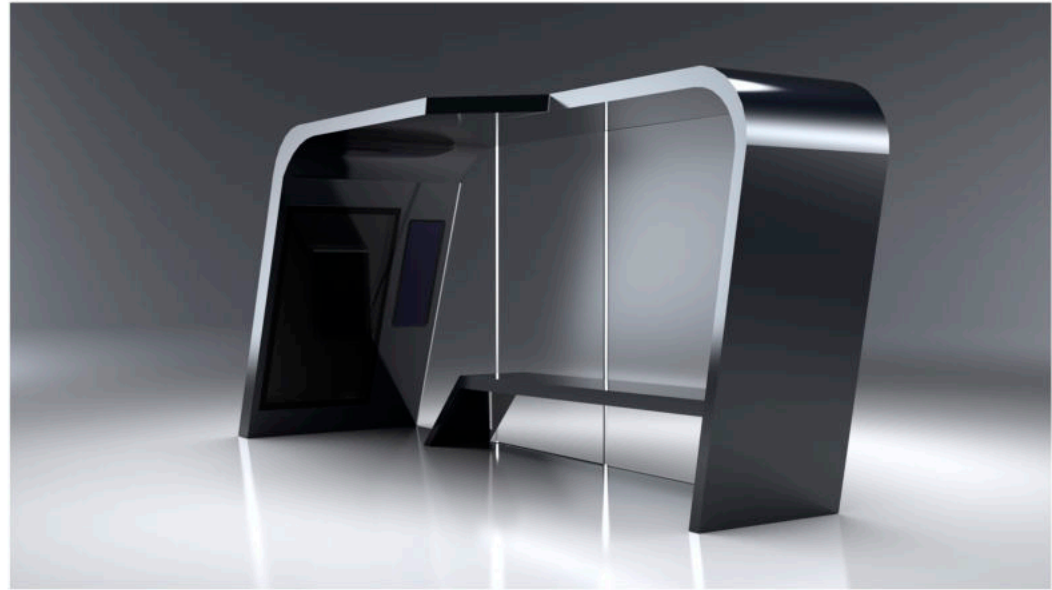

ADLIS
WEIYIN