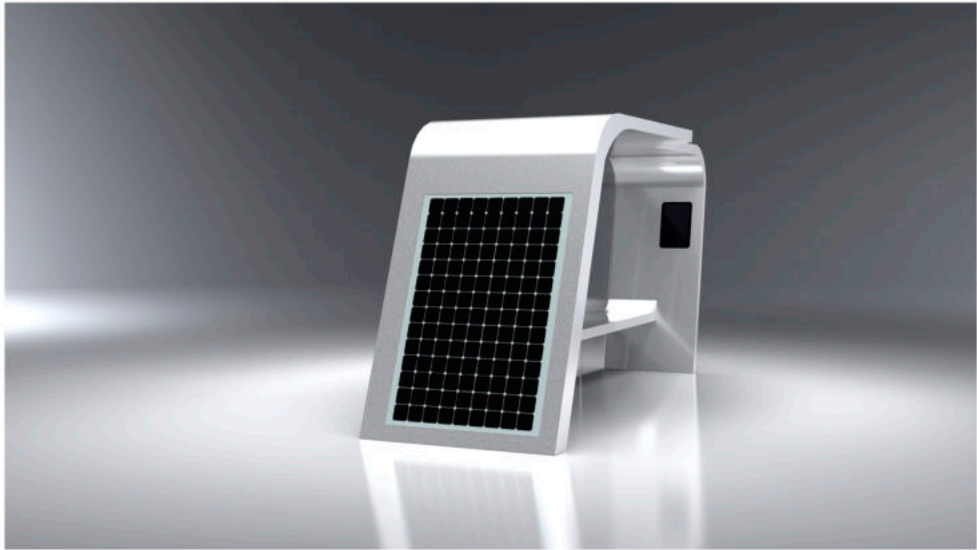

ADLIS
WEIYIN