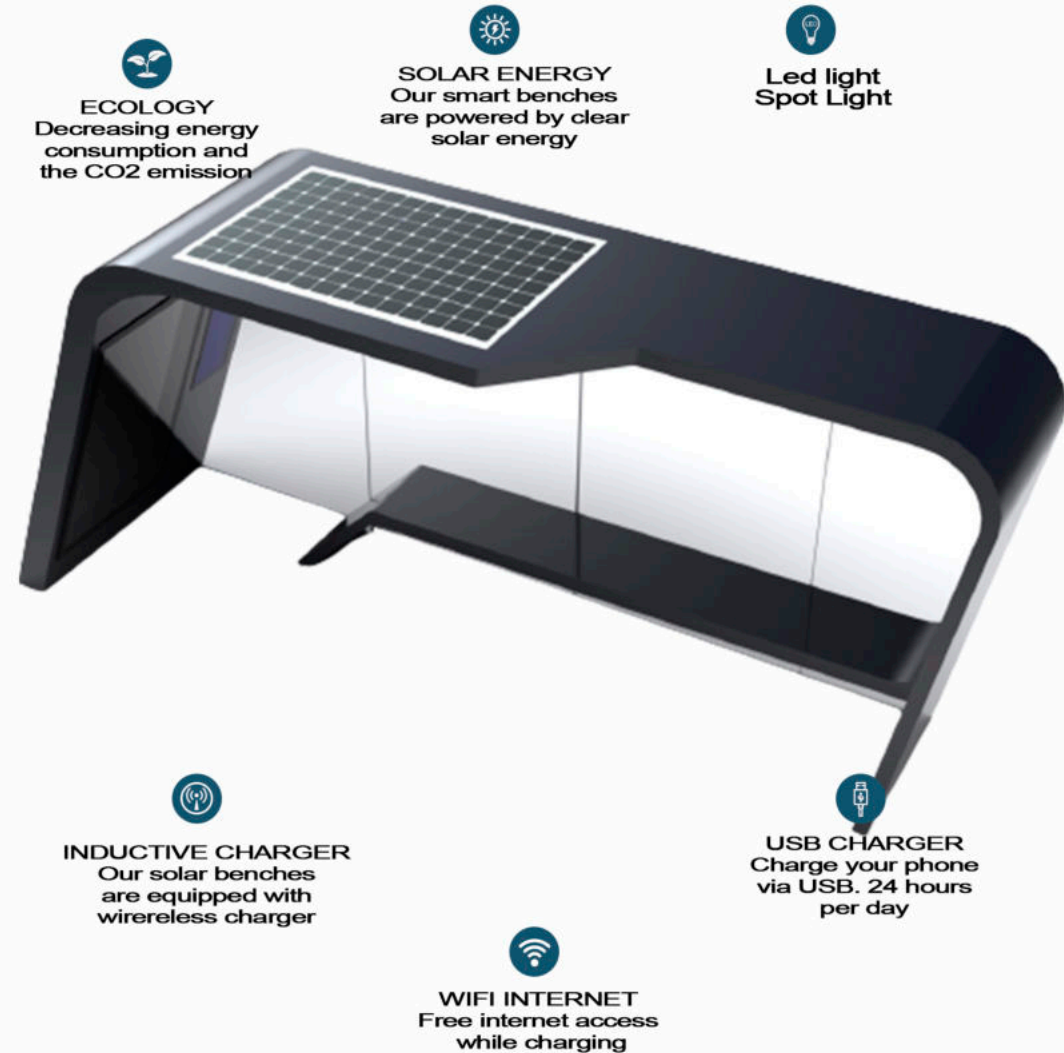

ADLIS

**SMART BENCH
SMART CONTAINER
SMART HOME
SMART SECURITY**

WEIYIN

TECHNOLOGY

DATA SHEET: WYS1805

Characteristics

Model	WYS1805	Appearance	
Size	L-450, W-160, H-240		
N.W.	1800KG		
G.W.	1600KG		
Certificate	CE ISO		
Function	In sunlight condition, product will charge build-in Li-ion battery by solar panel, and charge cell phones by cables simultaneous. Without sunlight condition, product will charge cell phone by its built-in battery.		
Material	Stainless steel #201		
Solar panel	Monocrystalline Silicon + Tempered Glass 6mm/8mm		
Solar power	560W - 1120W		
AC power	YES WITH INVERTER		
Controller	MPPT Controller		
Battery type	Gel Battery - 12V/220AH/440AH - Life PO4-Lithium Optional		
Working temp.	-20C to 55C		
Battery capacity	12V/220AH/440AH		
USB charger	2 - 5V (2.1A)		
Wireless Charger	NO		
LED light	LED Strip RGB/Spot Light		
Advertising display	LED Light Box 1 * Window Led Screen P6 Full color 384*384		
WiFi router	4G/International router + Smart CCTV Video Camera		
Smart Sensor	Temperature and humidity/ Smart Light		
Warranty	2 Year		
Battery notice	The controller works well above -40°C, while the working efficiency of battery is getting less and less under 0°C, when -10°C it already doesn't work. Yet after the temperate rises back to over 0°C, it will work again. Therefore, in very cold winter the chargers on bench don't work. In good sunshine, the battery is fully charged in about 7-8 hours.		

Customized Size and Specification available

ADLIS 
WEIYIN

A. Description and function:

In sunlight condition, product will charge build-in Li-ion battery by solar panel, and charge cell phones by cables simultaneous. Without sunlight condition, product will charge cell phone by its built-in battery.

B. Intended use:

 This product is intended for outdoor use only. Please place it on a flat floor and away from any shade. If in the shade, the solar panel will not function effectively.

C. Package Content: