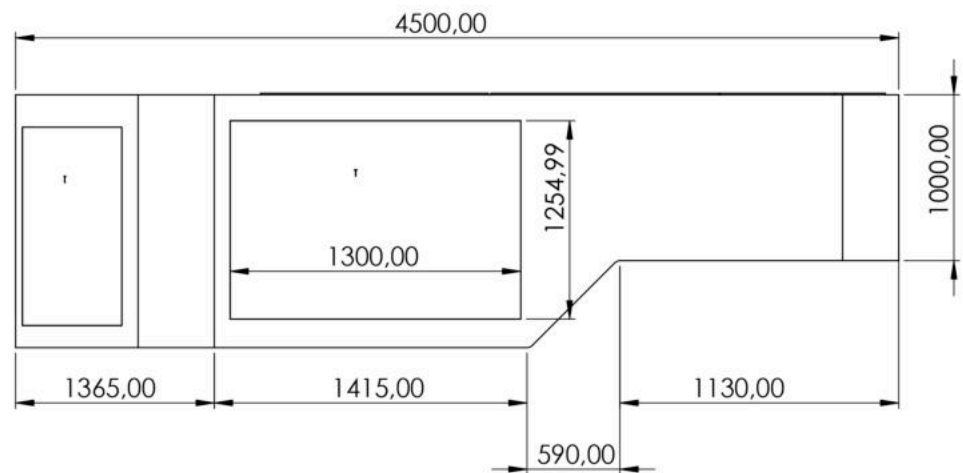

Characteristics

Model	WYS1805	Appearance	
Size	L-450, W-160, H-240		
N.W.	1800KG		
G.W.	1600KG		
Certificate	CE ISO		
Function	In sunlight condition, product will charge build-in Li-ion battery by solar panel, and charge cell phones by cables simultaneous. Without sunlight condition, product will charge cell phone by its built-in battery.		
Material	Stainless steel #201		
Solar panel	Monocrystalline Silicon + Tempered Glass 6mm/8mm		
Solar power	560W - 1120W		
AC power	YES WITH INVERTER		
Controller	MPPT Controller		
Battery type	Gel Battery - 12V/220AH/440AH - Life PO4-Lithium Optional		
Working temp.	-20C to 55C		
Battery capacity	12V/220AH/440AH		
USB charger	2 - 5V (2.1A)		
Wireless Charger	NO		
LED light	LED Strip RGB/Spot Light		
Advertising display	LED Light Box 1 * Window Led Screen P6 Full color 384*384		
WiFi router	4G/International router + Smart CCTV Video Camera		
Smart Sensor	Temperature and humidity/ Smart Light		
Warranty	2 Year		
Battery notice	The controller works well above -40°C, while the working efficiency of battery is getting less and less under 0°C, when -10°C it already doesn't work. Yet after the temperate rises back to over 0°C, it will work again. Therefore, in very cold winter the chargers on bench don't work. In good sunshine, the battery is fully charged in about 7-8 hours.		

Customized Size and Specification available

ADLIS
WEIYIN