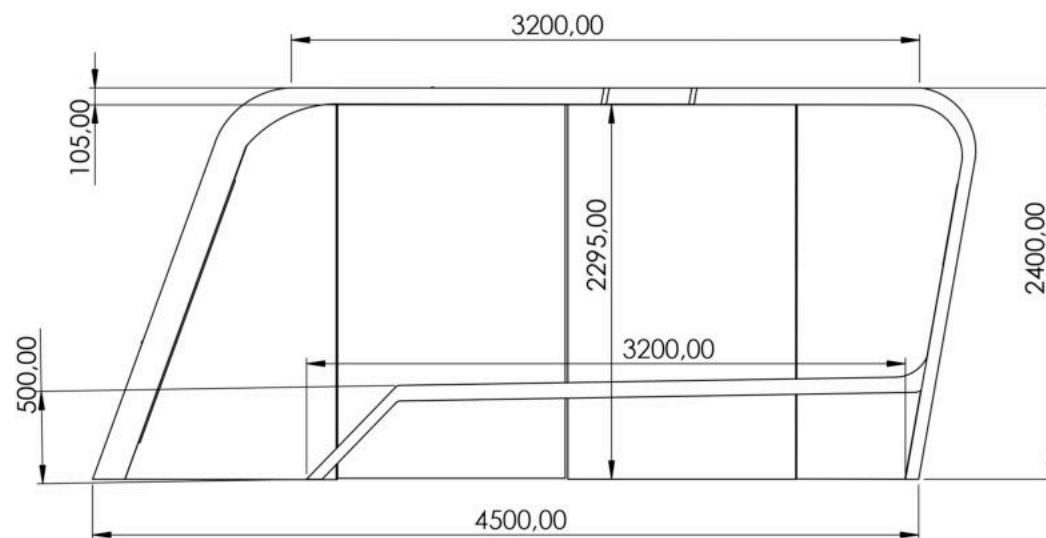

Characteristics

Model	WYS1805	Appearance	
Size	L-450, W-160, H-240		
N.W.	1800KG		
G.W.	1600KG		
Certificate	CE ISO		
Function	In sunlight condition, product will charge build-in Li-ion battery by solar panel, and charge cell phones by cables simultaneous. Without sunlight condition, product will charge cell phone by its built-in battery.		
Material	Stainless steel #201		
Solar panel	Monocrystalline Silicon + Tempered Glass 6mm/8mm		
Solar power	560W - 1120W		
AC power	YES WITH INVERTER		
Controller	MPPT Controller		
Battery type	Gel Battery - 12V/220AH/440AH - Life PO4-Lithium Optional		
Working temp.	-20C to 55C		
Battery capacity	12V/220AH/440AH		
USB charger	2 - 5V (2.1A)		
Wireless Charger	NO		
LED light	LED Strip RGB/Spot Light		
Advertising display	LED Light Box 1 * Window Led Screen P6 Full color 384*384		
WiFi router	4G/International router + Smart CCTV Video Camera		
Smart Sensor	Temperature and humidity/ Smart Light		
Warranty	2 Year		
Battery notice	The controller works well above -40°C, while the working efficiency of battery is getting less and less under 0°C, when -10°C it already doesn't work. Yet after the temperate rises back to over 0°C, it will work again. Therefore, in very cold winter the chargers on bench don't work. In good sunshine, the battery is fully charged in about 7-8 hours.		

Customized Size and Specification available

ADLIS
WEIYIN