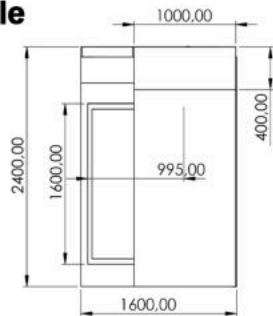

Characteristics

Model	WYS1805	Appearance	
Size	L-450, W-160, H-240		
N.W.	1800KG		
G.W.	1600KG		
Certificate	CE ISO		
Function	In sunlight condition, product will charge build-in Li-ion battery by solar panel, and charge cell phones by cables simultaneous. Without sunlight condition, product will charge cell phone by its built-in battery.		
Material	Stainless steel #201		
Solar panel	Monocrystalline Silicon + Tempered Glass 6mm/8mm		
Solar power	560W - 1120W		
AC power	YES WITH INVERTER		
Controller	MPPT Controller		
Battery type	Gel Battery - 12V/220AH/440AH - Life PO4-Lithium Optional		
Working temp.	-20C to 55C		
Battery capacity	12V/220AH/440AH		
USB charger	2 - 5V (2.1A)		
Wireless Charger	NO		
LED light	LED Strip RGB/Spot Light		
Advertising display	LED Light Box 1 * Window Led Screen P6 Full color 384*384		
WiFi router	4G/International router + Smart CCTV Video Camera		
Smart Sensor	Temperature and humidity/ Smart Light		
Warranty	2 Year		
Battery notice	The controller works well above -40°C, while the working efficiency of battery is getting less and less under 0°C, when -10°C it already doesn't work. Yet after the temperate rises back to over 0°C, it will work again. Therefore, in very cold winter the chargers on bench don't work. In good sunshine, the battery is fully charged in about 7-8 hours.		

Customized Size and Specification available

ADLIS
WEIYIN