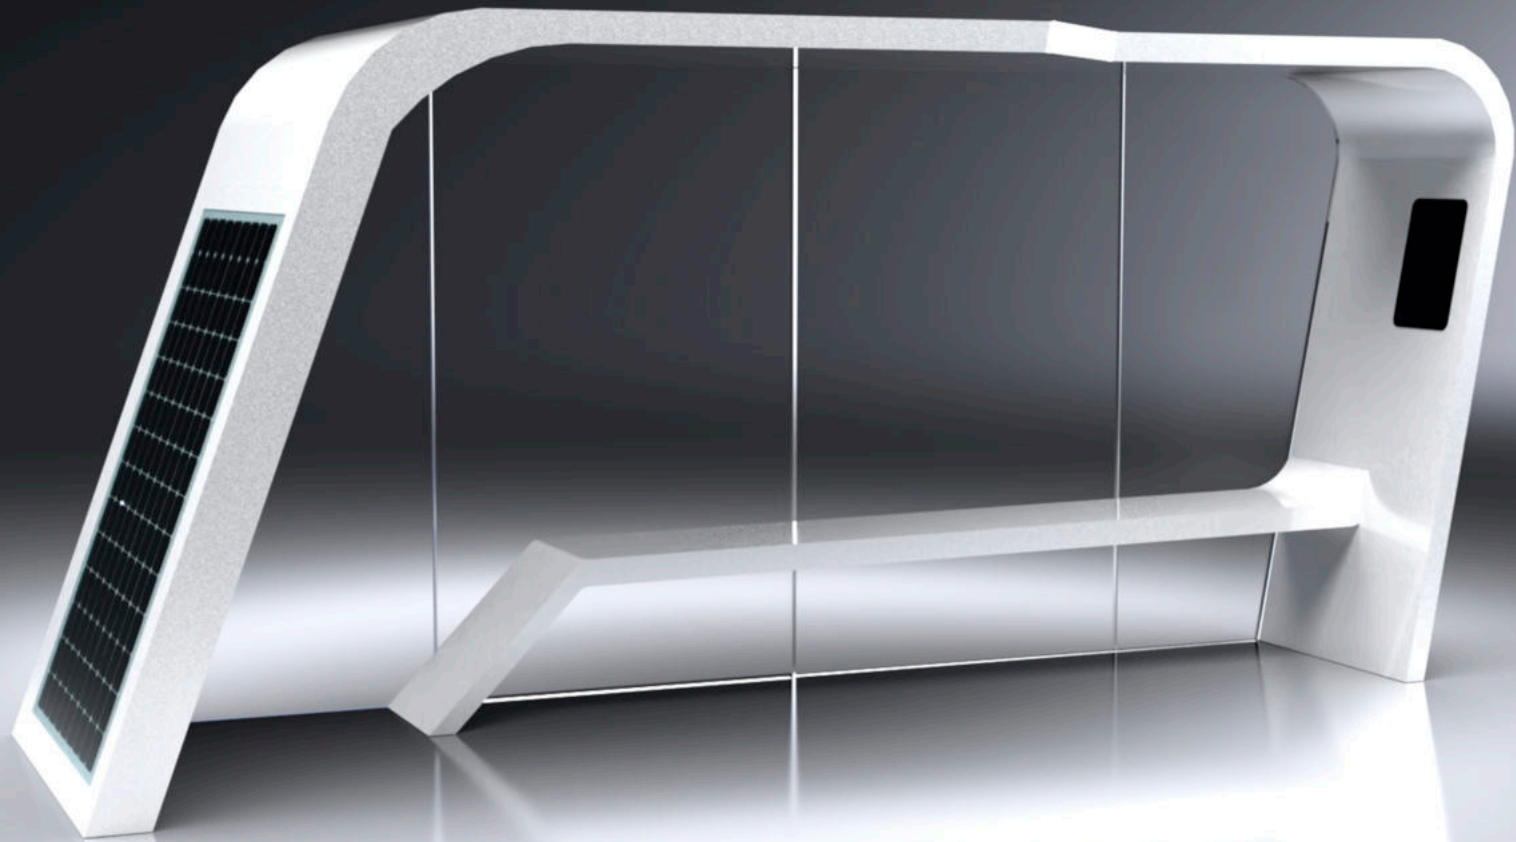

ADLIS
WEIYIN