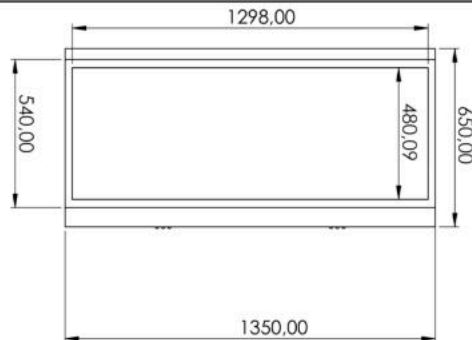

Characteristics

Model	WYB2002	Appearance	
Size	L-135, W-66.5, H-110		
N.W.	200KG		
G.W.	240KG		
Certificate	CE ISO		
Function	In sunlight condition, product will charge build-in Li-ion battery by solar panel, and charge cell phones by cables simultaneous. Without sunlight condition, product will charge cell phone by its built-in battery.		
Material	Stainless steel #304 / CAPACITY 120LX2		
Solar panel	Monocrystalline Silicon		
Solar power	110W		
AC power	YES		
Controller	MPPT Controller		
Battery type	Li-ion Battery/Li-Op4 Optional		
Working temp.	-20C-40C/-20C-65C		
Battery capacity	12V/55AH		
Sensor Capacity	3		
Sensor Automatic Door	3		
LED light	LED Spot Light		
Advertising display	2 TV Screen + 2 Led Screen P2.5		
WiFi router	YES		
Bluetooth/speaker	Optional with Smart Voice		
Warranty	1 Year		
Battery notice	The controller works well above -40°C , while the working efficiency of battery is getting less and less under 0°C, when -10°C it already doesn't work. Yet after the temperate rises back to over 0°C, it will work again. Therefore, in very cold winter the chargers on bench don't work. In good sunshine, the battery is fully charged in about 7-8 hours.		

Capacity: 120L x 2

ADLIS
WEIYIN