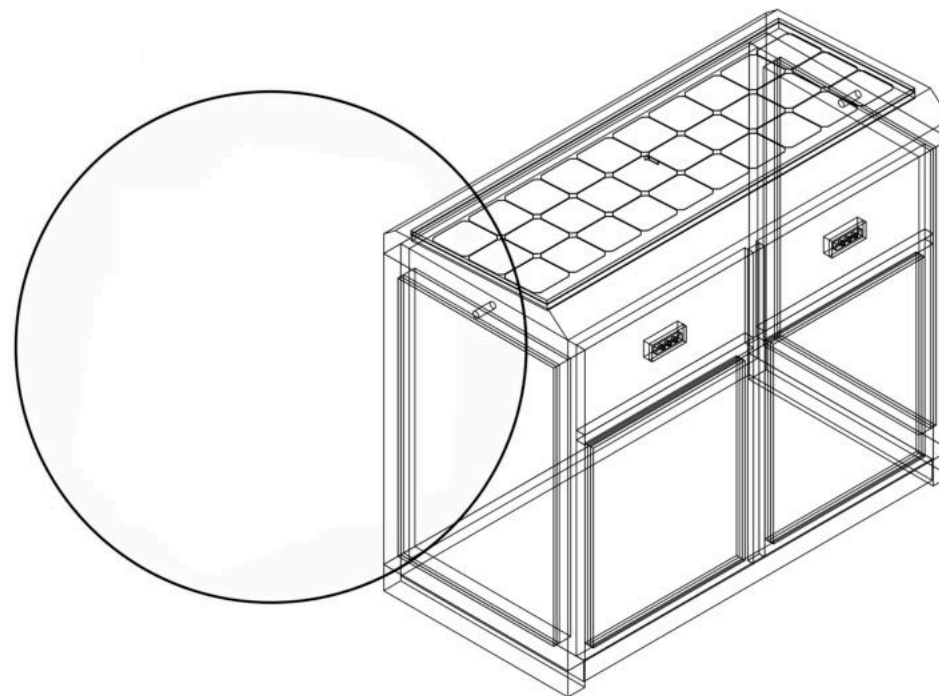

A. Description and function:

In sunlight condition, product will charge build-in Li-ion battery by solar panel, and charge cell phones by cables simultaneous. Without sunlight condition, product will charge cell phone by its built-in battery.

B. Intended use:

This product is intended for outdoor use only. Please place it on a flat floor and away from any shade. If in the shade, the solar panel will not function effectively.

C. Package Content:

D. Safety instructions:

ATTENTION!

We recommend that a qualified person use it to assemble and disassemble the product to avoid any risk of product deterioration.

The product is self-service, that is, users do not need help to charge their device.

Read carefully and follow the safety instructions for care, maintenance, storage and transport.

We recommend using the original packaging for transportation to protect the product from dust and moisture.

- We are not responsible for damage to persons or property caused by improper installation or operation not described in this guide. Any alteration and / or modification of the product or its accessories immediately voids the warranty.

E. Connection and operation:

F. Care, maintenance, storage and transport:

WARNING!

We recommend that a qualified person use it to assemble and disassemble the product to avoid any risk of product deterioration.

- We grant a conditional warranty of 2 year for this device from the purchase data.
- The warranty also does not cover accidental damage or vandalism caused to the product.
- The warranty also does not cover the charging cables. We have no control over how users treat cables once the product is installed on your premises; replacement cables can be purchased at an additional cost.
- We are not responsible for damage to persons or property caused by improper installation or operation not described in this guide. Any alteration and / or modification of the product or its accessories immediately voids the warranty.