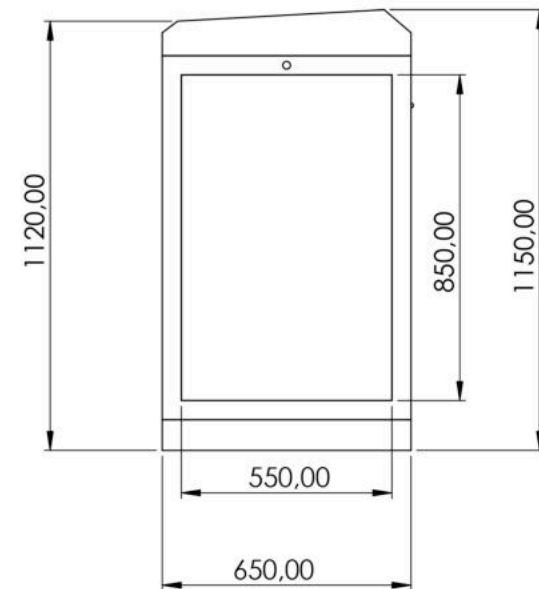

Capacity: 120L x 2

ADLIS 
WEIYIN

A. Description and function:

In sunlight condition, product will charge build-in Li-ion battery by solar panel, and charge cell phones by cables simultaneous. Without sunlight condition, product will charge cell phone by its built-in battery.