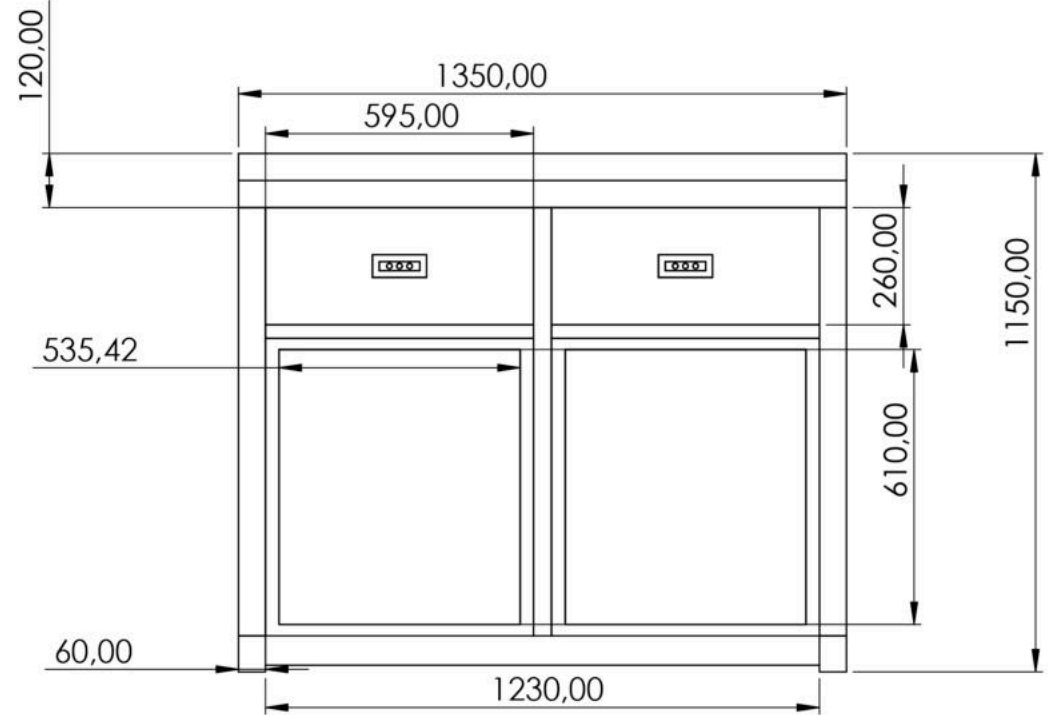

Capacity: 120L x 2

ADLIS 
WEIYIN

A. Description and function:

In sunlight condition, product will charge build-in Li-ion battery by solar panel, and charge cell phones by cables simultaneous. Without sunlight condition, product will charge cell phone by its built-in battery.